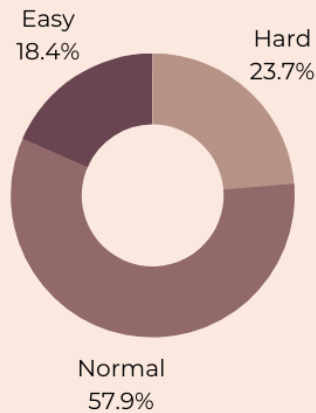

63.2%

Are familiar with the rules

2022 VIBE CHECK REPORT

PERMISSIONS

If it were up to you, should we allow Auto Clickers?

Do you prefer phantoms toggled on or off?

If you could choose Grandma's Minecraft difficulty, which one would it be?