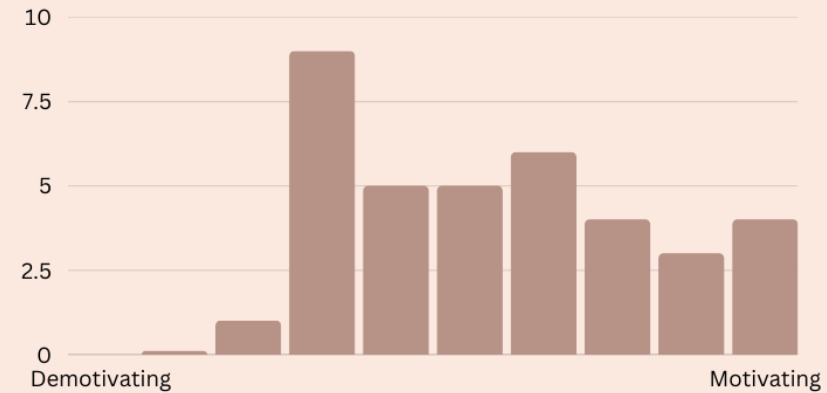

2022 VIBE CHECK REPORT

THE ECONOMY

What type of economy do you use the most?

Is the /fix price fair?

Could be higher 10.5%

Could be lower 21.1%

Crate-o-meter

If you had to choose, which type of economy would you feel the most motivated by?

If we did an Economy Reset, which parts would you want included?

/cheque will be disabled for a bit prior to balance reset

mcMMO Levels Reset 20.8%

Job Level Reset 34%

How motivating is the current economy?

If we were to change the max in game balance, what would you like it to be?

Would rather have an uncapped balance

2022 VIBE CHECK REPORT

PLAYER BASE

How do you like your in-game chat?

What continent are you connecting from?