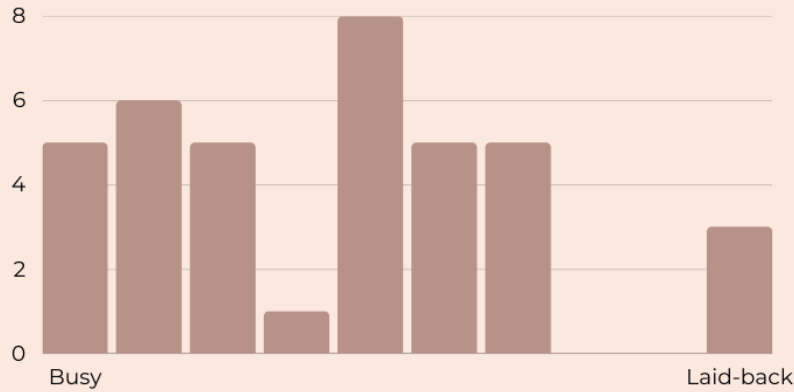

If we did an Economy Reset, which parts would you want included?

/cheque will be disabled for a bit prior to balance reset

mcMMO Levels Reset 20.8%

Job Level Reset 34%

How motivating is the current economy?

If we were to change the max in game balance, what would you like it to be?

Would rather have an uncapped balance

2022 VIBE CHECK REPORT

PLAYER BASE

How do you like your in-game chat?

What continent are you connecting from?