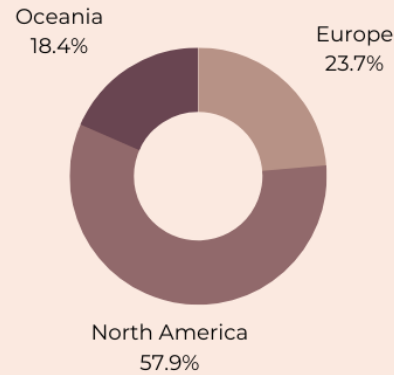

If we were to change the max in game balance, what would you like it to be?

Would rather have an uncapped balance

2022 VIBE CHECK REPORT

PLAYER BASE

How do you like your in-game chat?

What continent are you connecting from?