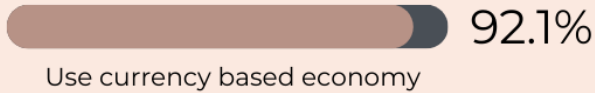

2022 VIBE CHECK REPORT

THE ECONOMY

What type of economy do you use the most?

Is the /fix price fair?

Could be higher 10.5%

Could be lower 21.1%

Crate-o-meter

If you had to choose, which type of economy would you feel the most motivated by?

If we did an Economy Reset, which parts would you want included?

/cheque will be disabled for a bit prior to balance reset

mcMMO Levels Reset 20.8%

Job Level Reset 34%

How motivating is the current economy?