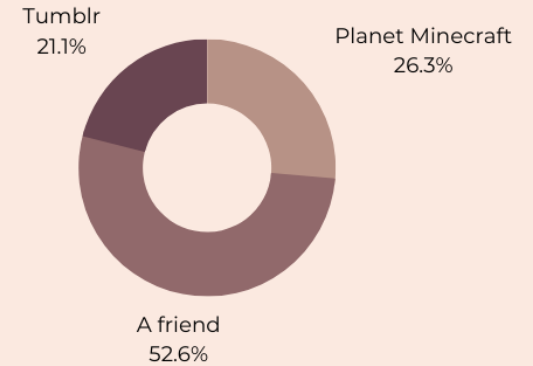

If we were to change the max in game balance, what would you like it to be?

Would rather have an uncapped balance

2022 VIBE CHECK REPORT

PLAYER BASE

How do you like your in-game chat?

What continent are you connecting from?

Where did you find Grandma's House?

Do you identify on the LGBTQ+ Spectrum and/or questioning?

97.4%

Are slay slay gay homo gay or questioning

Rate the stability of your connection to the server

Are you familiar with the server rules?