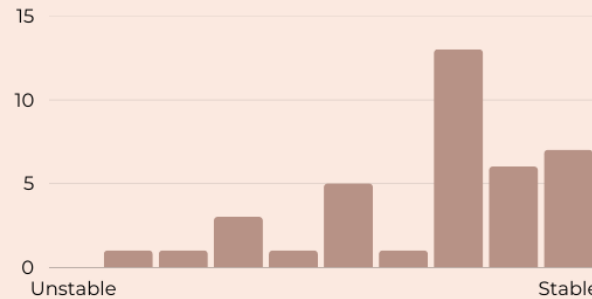

If we were to change the max in game balance, what would you like it to be?

Would rather have an uncapped balance

2022 VIBE CHECK REPORT

PLAYER BASE

How do you like your in-game chat?

What continent are you connecting from?

Where did you find Grandma's House?

Do you identify on the LGBTQ+ Spectrum and/or questioning?

97.4%

Are slay slay gay homo gay or questioning

Rate the stability of your connection to the server

Are you familiar with the server rules?