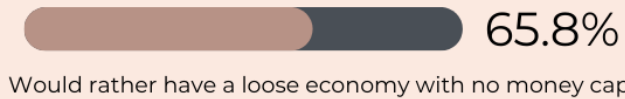

2022 VIBE CHECK REPORT

THE ECONOMY

What type of economy do you use the most?

Is the /fix price fair?

Could be higher 10.5%

Could be lower 21.1%

Crate-o-meter

If you had to choose, which type of economy would you feel the most motivated by?

If we did an Economy Reset, which parts would you want included?

/cheque will be disabled for a bit prior to balance reset

mcMMO Levels Reset 20.8%

Job Level Reset 34%

How motivating is the current economy?

If we were to change the max in game balance, what would you like it to be?

Would rather have an uncapped balance

2022 VIBE CHECK REPORT

PLAYER BASE

How do you like your in-game chat?

What continent are you connecting from?