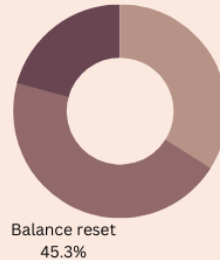

2022 VIBE CHECK REPORT

THE ECONOMY

What type of economy do you use the most?

Is the /fix price fair?

Could be higher 10.5%

Could be lower 21.1%

Crate-o-meter

If you had to choose, which type of economy would you feel the most motivated by?

If we did an Economy Reset, which parts would you want included?

/cheque will be disabled for a bit prior to balance reset

mcMMO Levels Reset 20.8%

Job Level Reset 34%

How motivating is the current economy?

If we were to change the max in game balance, what would you like it to be?

Would rather have an uncapped balance

2022 VIBE CHECK REPORT

PLAYER BASE

How do you like your in-game chat?

What continent are you connecting from?