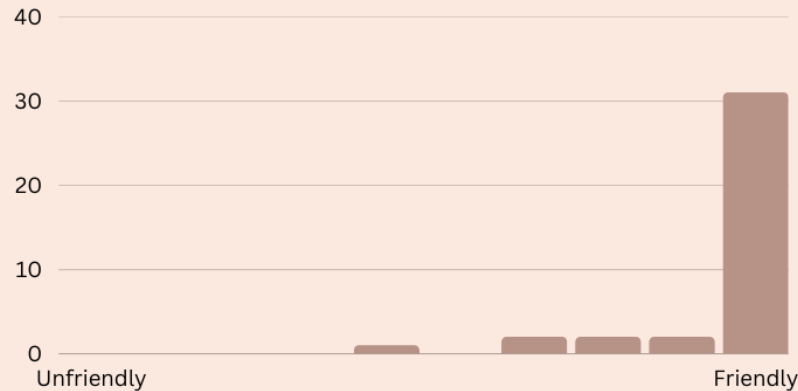

WHAT'S NEXT?

Thank you to everyone who took part in this survey! It means so much to us <3

Stay tuned to hear when the changes will be taking place!

Oh and the winners of the raffle too :D

1st Prize:
500k in-game
3 Mystery Shulker Boxes
- contains crate keys and more...

2nd Prize:
300k in-game
5 Eclair Keys

3rd & 4th Prize
100k in-game
5 Eclair Keys

Participation Prize:
5 Eclair Keys